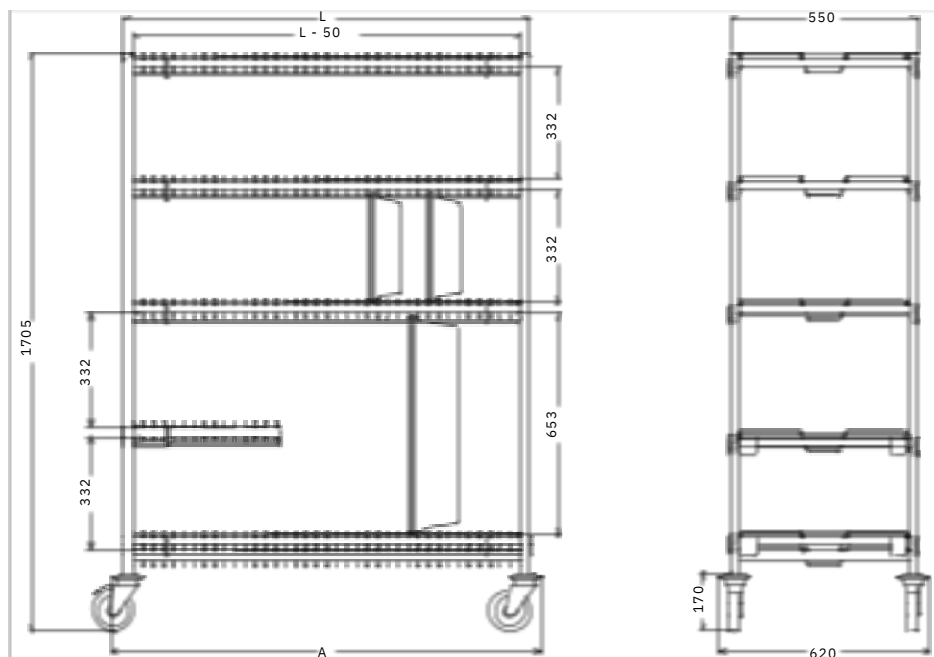

TECHNICAL CHARACTERISTICS

Construction :

- Stainless steel.
- Tubular structure 25 X 25 mm.
- Stainless steel wires, Ø 6 and 4 mm.
- Removable second level making it possible to store GN 2/1 containers.
- 2 horizontal bars forming a barrier, easily folded away when the containers are going to be inserted.
- Annular bumpers.
- Grid can be removed for cleaning

Wheels :

- 4 swivel wheels 2 with brakes - Ø 125 mm with round bumpers - Polyamide cover, stainless steel axles and ball bearings - Non-marking rubber tread.

Reference	Description	Overall dim. l x W x h (mm)
805 600	Trolley with 18 slots per tier	678 x 620 x 1754
805 601	Trolley with 18 slots per tier (flat pack)	678 x 620 x 1754
805 603	Trolley with 38 slots per tier	1278 x 620 x 1754
805 604	Trolley with 38 slots per tier (flat pack)	1278 x 620 x 1754
805 606	Trolley with 51 slots per tier	1668 x 620 x 1754
805 607	Trolley with 51 slots per tier (flat pack)	1668 x 620 x 1754

France :

Tél : 03 85 27 42 42
Fax : 03 85 27 42 50
E-mail :
commercial@tournus.com

Export :

Tél : + 33 (0)3 85 27 42 65
Fax : + 33 (0)3 85 27 42 60
E-mail :
export@tournus.com

Web site :
www.tournus.com